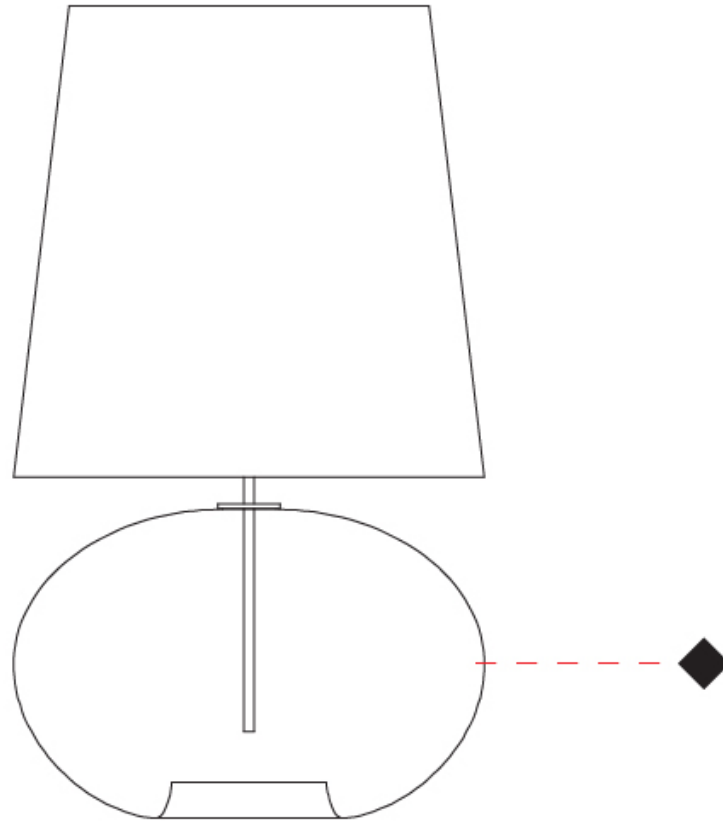

PARIGI CIPOLLA PORTABLE

D144010-

PROJECT	_____
TYPE	_____
SPECIFIER	_____
QUANTITY	_____
DATE	_____

D