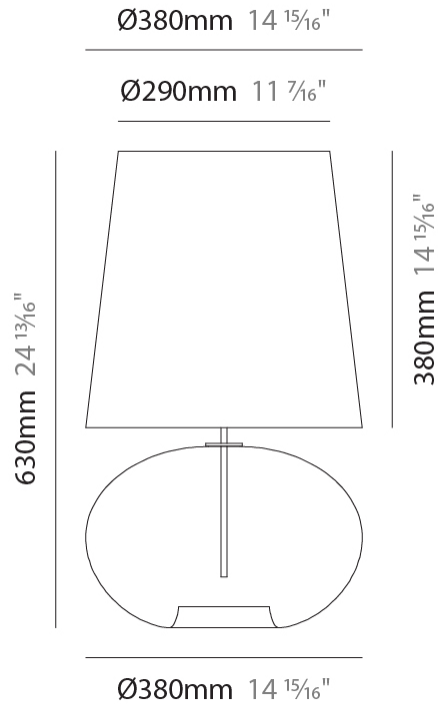

PROJECT
TYPE
SPECIFIER
QUANTITY
DATE

PARIGI CIPOLLA PORTABLE

D144010-

base number   Finish
Options

1. To build a product code in our configurator select the specify button on the base model # product page
2. To build a manual product code on this datasheet choose from the options listed below in blue font and add the suffix to the base model #

GENERAL

Series: Parigi Cipolla
Partner: Cangiini & Tucci
Division: Design
Installation: Portable
Product Type: Table
Mounting Location: Table

PHYSICAL

Shape: Sphere
Diameter (mm): 380
Diameter (in): 14 ¹⁵/₁₆"
Height (mm): 630
Height (in): 24 ¹³/₁₆"
Weight (kg): 2.64
Weight (lbs): 5.82
Fixture Finish: [AMB / GRN / PNK / RUB / SKB / SMK / TOB / TRA](#)
Holder Finish: CHR
Fixture Material: Glass / Metal
Primary Material: Glass - Borosilicate

ELECTRICAL

Number of Lamps: 1
Lamp Type: LED Retrofit
Bulb Included: Bulb Not Included
Max. Wattage Per Lamp (W): 7
Lamp Base: E26
Input Voltage (V): 120
Upon Request: 277Vac / GU24

LED

OPTICAL

RATINGS AND CERTIFICATIONS

Certified By: Certified for North American Standards
IP rating: IP20