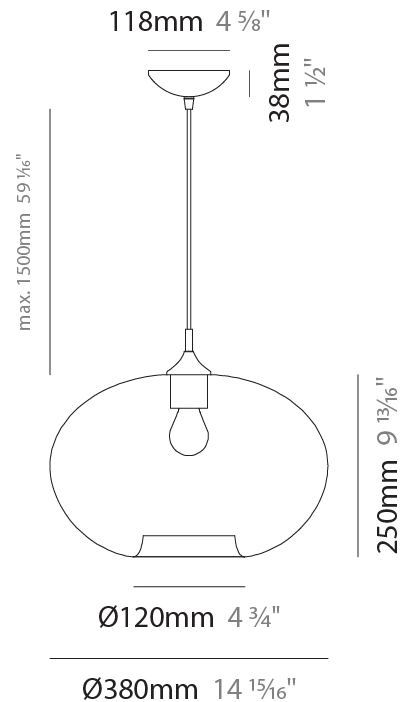

PARIGI CIPOLLA MONOPOINT SUSPENSION

D141078-

base number _____
Finish Options _____

1. To build a product code in our configurator select the specify button on the base model # product page
2. To build a manual product code on this datasheet choose from the options listed below in blue font and add the suffix to the base model #

GENERAL

Series: Parigi Cipolla _____
Subseries: Parigi Cipolla Monopoint _____
Partner: Cangini & Tucci _____
Division: Design _____
Installation: Suspension _____
Product Type: Pendant _____
Mounting Location: Ceiling _____

PHYSICAL

Shape: Sphere _____
Diameter (mm): 380 _____
Diameter (in): 14 ¹⁵/₁₆ _____
Height (mm): 250 _____
Height (in): 9 ¹³/₁₆ _____
Max. Overall Height (mm): 1750 _____
Max. Overall Height (in): 68 ⁷/₈ _____
Weight (kg): 2.40 _____
Weight (lbs): 5.29 _____
Fixture Finish: [AMB / GRN / PNK / RUB / SKB / SMK / TOB / TRA](#) _____
Holder Finish: CHR _____
Fixture Material: Glass / Metal _____
Primary Material: Glass - Borosilicate _____
Cable Details: 1500mm Cable _____

ELECTRICAL

Number of Lamps: 1 _____
Lamp Type: LED Retrofit _____
Bulb Included: Bulb Not Included _____
Max. Wattage Per Lamp (W): 8 _____
Lamp Base: E26 _____
Input Voltage (V): 120 _____
Upon Request: 277Vac / GU24 _____

LED

OPTICAL

RATINGS AND CERTIFICATIONS

Certified By: Certified for North American Standards _____
IP rating: IP20 _____